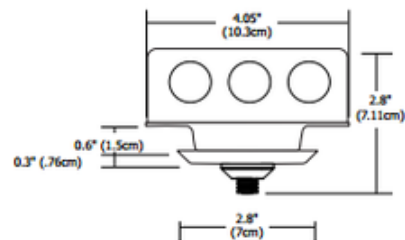

BRAND

PureEdge Lighting

DESCRIPTION

The 2 Inch Square Fast Jack Canopy without transformer mounts to a standard 2 inch electrical box (included). Accepts halogen and LED loads. Maximum load per canopy is 75 watts. Compatible remote magnetic transformers (12VAC: T-300-12 or T-600-D12, or 24VAC: T-600-24), sold separately. Required transformer sold separately.

SHADE COLOR	N/A
BODY FINISH	Satin Nickel
WATTAGE	75W
DIMMER	Dimmable
DIMENSIONS	2.8"W x 0.6"H x 2.8"D
BULB NOT INCLUDED	
LAMP	1 x 75W Halogen 1 x LED/12V LED

SPEC # EDG60501

COMPANY	PROJECT	FIXTURE TYPE	APPROVED BY	DATE