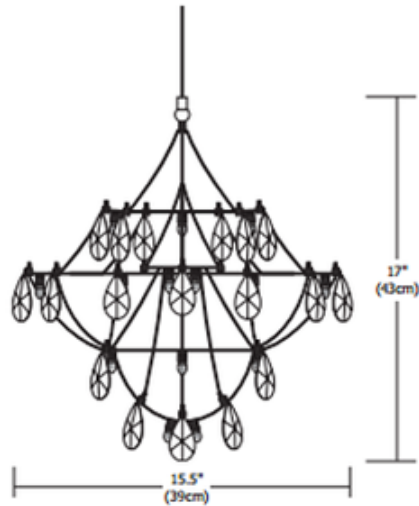

FJ Crystal Galaxy Pendant

Description:

The Crystal Galaxy is a miniature satin nickel chandelier with crystals intertwined throughout the fixture. Includes 8 feet of field-cutttable coaxial cable and fast jack connector. Mounts to Monorail, Monorail 2 Circuit, or Fast Jack power canopy, sold separately. Thirty 2 watt, 12 volt, T3.25 E10 screw base krypton lamps included. General light distribution. ETL listed. 15.5 inch width x 17 inch height.

Shown in: Satin Nickel / Crystal

List Price: \$825.03
 Our Price: \$495.02

Shade Color: Crystal
 Body Finish: Satin Nickel
 Lamp: 30 x T3.25/E10/2W/12V Krypton Xenon
 Wattage: 60W
 Dimmer: Dimmable
 Dimensions: 17"H x 15.5"W