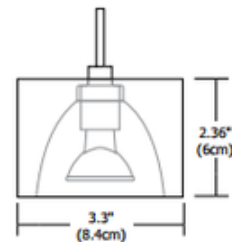

FJ Izar Pendant

Description:

Fast Jack Izar pendant, named after the Belt Star, features a cube-shaped Dark Amber or Clear crystal shade. Finish in Satin Nickel. Includes 10 feet of field-cutttable coaxial cable and fast jack connector. Mounts to a Monorail connector, Monorail 2 Circuit connector, or Fast Jack power canopy, sold separately. One 20 watt, 12 volt, MR11 GU4 base halogen lamp is included. General light distribution. ETL listed. Pendant crystal cube measures 3.3 inch width x 3.3 inch depth x 2.36 inch height x 122.36 inch overall length.

Shown in: Satin Nickel / Dark Amber

List Price: \$129.17
 Our Price: \$77.50

- Shade Color: Dark Amber
- Body Finish: Satin Nickel
- Lamp: 1 x MR11/GU4/20W/12V Halogen
- Wattage: 20W
- Dimmer: Dimmable
- Dimensions: 120"L x 2.36"H x 3.3"W x 3.3"D