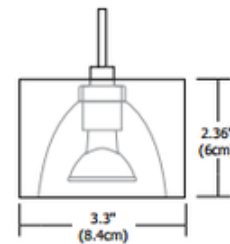

BRAND

PureEdge Lighting

DESCRIPTION

Fast Jack Izar pendant, named after the Belt Star, features a cube-shaped Dark Amber shade with finish in Satin Nickel. Includes 10 feet of field-cuttable coaxial cable and fast jack connector. Mounts to a Monorail connector, Monorail 2 Circuit connector, or Fast Jack power canopy, sold separately. One 20 watt, 12 volt, MR11 GU4 base halogen lamp is included. Note: Limited quantities available.

| | |
|----------------------|------------------------------|
| SHADE COLOR | Dark Amber |
| BODY FINISH | Satin Nickel |
| WATTAGE | 20W |
| DIMMER | Dimmable |
| DIMENSIONS | 3.3"W x 2.36"H x 3.3"D |
| BULB INCLUDED | |
| LAMP | 1 x MR11/GU4/20W/12V Halogen |

Technical Information

| | |
|---------------------------|--------------------|
| PRODUCT DIMENSIONS | Cable Length: 120" |
|---------------------------|--------------------|

| | |
|---------------|----------|
| SPEC # | EDG60518 |
|---------------|----------|