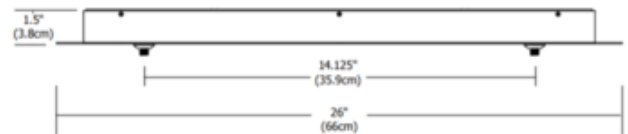

BRAND

Raise Lighting

DESCRIPTION

The 26 Inch Rectangle 3-Port Fast Jack Canopy without Transformer mounts to a standard 4 inch electrical box or to an octagon box. Available in Satin Nickel finish. Maximum 75 watt load per port. Compatible remote magnetic transformers (12VAC: T-300-12), sold separately. Accepts halogen and LED loads. ETL listed. Required power supply sold separately.

SHADE COLOR	N/A
BODY FINISH	Satin Nickel
WATTAGE	225W
DIMMER	Dimmable
DIMENSIONS	26"W x 1.5"H x 5.75"D
BULB NOT INCLUDED	
LAMP	3 x 75W Halogen

SPEC # RAI60530

COMPANY

PROJECT

FIXTURE TYPE

APPROVED BY

DATE