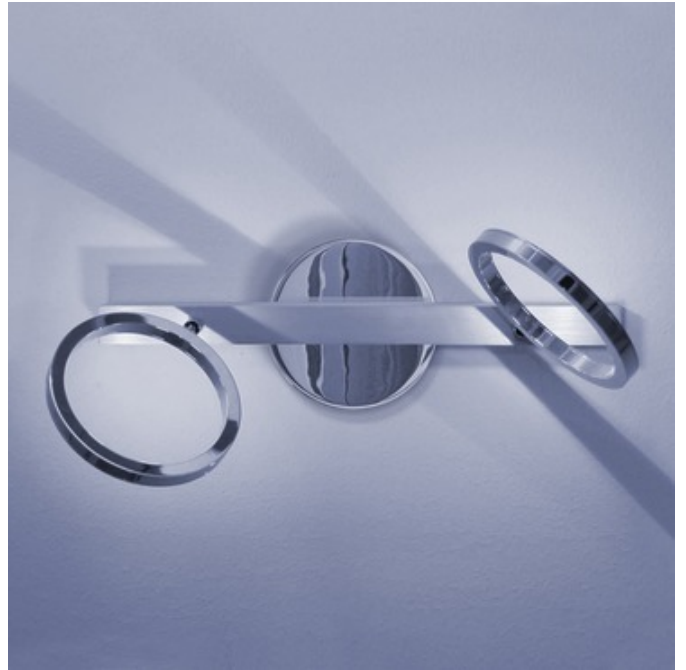

**BRAND**

Lightology Collection

**DESCRIPTION**

Aura wall/ceiling mount features a chrome/brushed aluminum or sandblasted/brushed aluminum finish. Available in a single or double ring wall/ceiling mount option. Also available in a wall sconce, suspension, table and floor lamp version. Ring diameter is 5.91 and is adjustable by pivot-hung hinge. Four 3.5 watt, 3000K LED lamps included. General light distribution. 15.75W x 11.02L.

<b>SHADE COLOR</b>	N/A
<b>BODY FINISH</b>	Brushed Aluminum / Chrome
<b>WATTAGE</b>	14W
<b>DIMMER</b>	Not Dimmable
<b>DIMENSIONS</b>	9.06"L x 15.75"W
<b>INTEGRATED LED MODULE</b>	
<b>LAMP</b>	4 x LED/3.5W/120V LED

*Technical Information*

<b>LAMP COLOR</b>	3000K
-------------------	-------

<b>SPEC #</b>	ESC60547
---------------	----------

COMPANY	PROJECT	FIXTURE TYPE	APPROVED BY	DATE