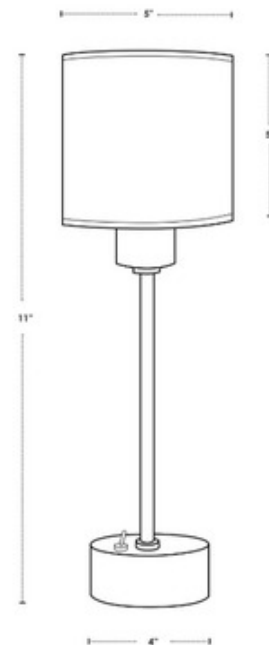

BRAND

Lights Up

DESCRIPTION

The CanCan Mini Table Lamp brings a fun, slightly industrial vibe to a variety of rooms. This simple piece can be placed almost anywhere. Available in a variety of shade colors with a Brushed Nickel finish. Includes an 8 foot cord and toggle switch on the base. ETL and UL listed.

SHADE COLOR	Natural Linen
BODY FINISH	Brushed Nickel
WATTAGE	13W
DIMMER	Not Dimmable
DIMENSIONS	5"W x 11"H
BULB INCLUDED	
LAMP	1 x CF/Medium (E26)/13W/120V Compact Fluorescent 1 x A19/Medium (E26)/120V LED

SPEC #

LUP60737

COMPANY

PROJECT

FIXTURE TYPE

APPROVED BY

DATE