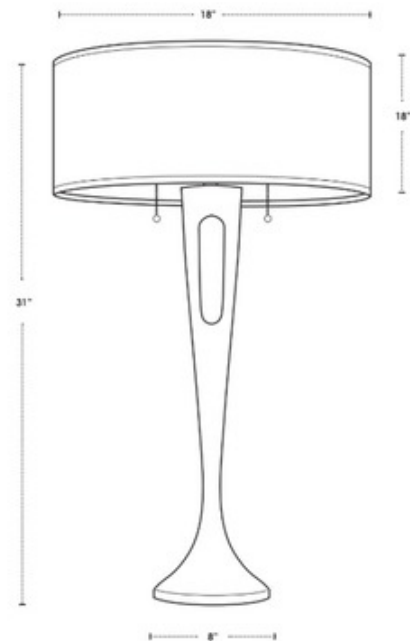

COMPANY

PROJECT

FIXTURE TYPE

APPROVED BY

DATE