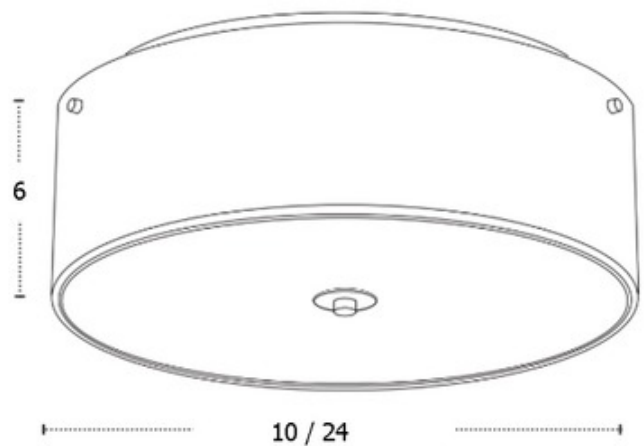

BRAND

Lights Up

DESCRIPTION

The Modern Ceiling Flush Light brings elegance and simplicity to a variety of areas. The clean simple shade is available in a variety of colors with a Brushed Nickel or Oil Rubbed Bronze hardware in two sizes. ETL and UL listed. NOTE: Availability of colors may vary based on size.

SHADE COLOR	White Linen
BODY FINISH	Brushed Nickel
WATTAGE	86W
DIMMER	Standard 120V
DIMENSIONS	10"W x 6"H
BULB NOT INCLUDED	
LAMP	2 x A19/Medium (E26)/43W/120V Incandescent 2 x A19/Medium (E26)/120V LED