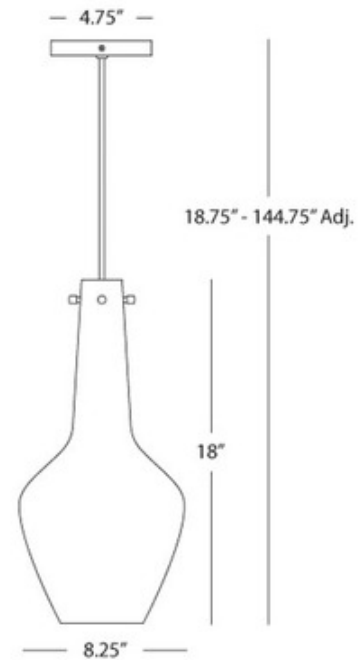

BRAND Jonathan Adler

DESCRIPTION

Capri Tall Pendant features a sleek modern shape cased glass base with Polished Nickel accents. Cased glass available in White. Comes with 11 feet of white suspension cord. One 100 watt, 120 volt A19 type Medium base incandescent bulb is required, but not included. General light distribution. UL listed. 8.25 inch width x 18 inch height x 144.75 inch maximum length.

SHADE COLOR	White
BODY FINISH	Polished Nickel
WATTAGE	72W
DIMMER	Standard 120V
DIMENSIONS	144.75"L x 8.25"W x 18"H
BULB NOT INCLUDED	
LAMP	1 x A19/Medium (E26)/72W/120V Incandescent

SPEC # JAD60771

COMPANY	PROJECT	FIXTURE TYPE	APPROVED BY	DATE