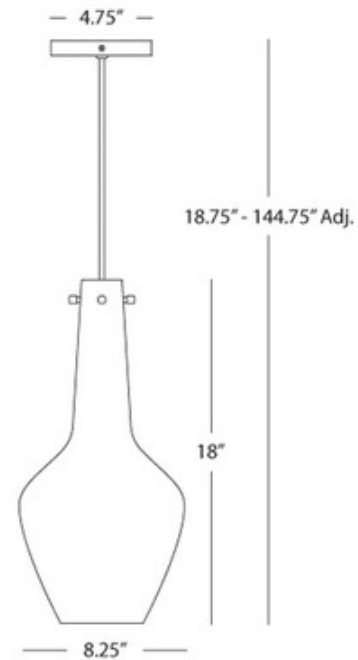

BRAND

Jonathan Adler

DESCRIPTION

Capri Tall Pendant features a sleek modern shape cased glass base with Polished Nickel accents. Cased glass available in White. Comes with 11 feet of white suspension cord. One 100 watt, 120 volt A19 type Medium base incandescent bulb is required, but not included. General light distribution. UL listed. 8.25 inch width x 18 inch height x 144.75 inch maximum length.

SHADE COLOR	White
BODY FINISH	Polished Nickel
WATTAGE	72W
DIMMER	Standard 120V
DIMENSIONS	144.75"L x 8.25"W x 18"H
BULB NOT INCLUDED	
LAMP	1 x A19/Medium (E26)/72W/120V Incandescent

SPEC #

JAD60771

COMPANY