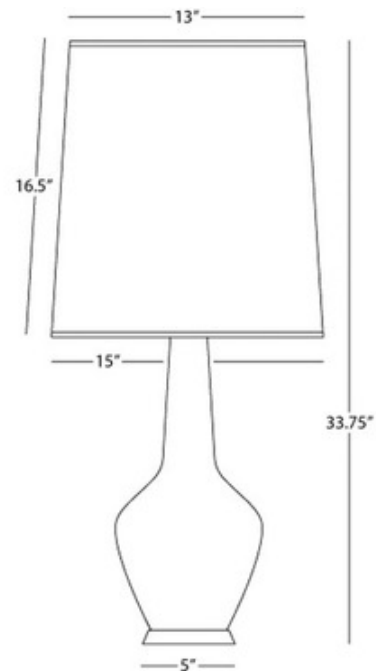

DESIGNER

Jonathan Adler

BRAND

Jonathan Adler

DESCRIPTION

Capri Bottle Table Lamp features a translucent ceramic White Parchment shade and a sleek modern shape cased glass base with polished nickel accents. Cased glass base available in White, Grey, or Blue. One 150 watt max 120 volt A19 3-Way medium base bulb is required, but not included. General light distribution. UL listed. 15 inch width x 33.75 inch height.

SHADE COLOR	N/A
BODY FINISH	White
WATTAGE	150W
DIMMER	Standard 120V
DIMENSIONS	15"W x 33.75"H
BULB NOT INCLUDED	
LAMP	1 x A19 3-Way/Medium (E26)/150W/120V Incandescent

SPEC #

JAD60787

COMPANY

PROJECT

FIXTURE TYPE