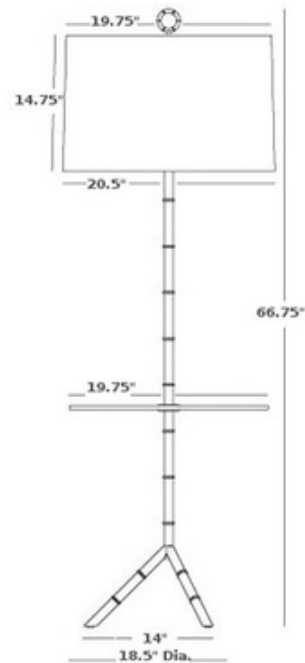

BRAND

Jonathan Adler

DESCRIPTION

The Meurice Tray Floor Lamp features a circular glass table tray creating the perfect table and floor lamp in one. Available with a Deep Patina Bronze finish and Gold Tortoise-lined Black Parchment shade; a Polished Nickel finish and a Silver Tortoise-lined White Parchment shade; a Polished Nickel finish and an Off White linen shade; or an Antique Natural Brass finish and an Off White linen shade. One 150 watt, 120 volt, A21 medium base bulb is required, but not included. General light distribution. 20.5 inch width x 66.75 inch height. Glass tray: 19.75 inch diameter. UL listed.

SHADE COLOR	N/A
BODY FINISH	Polished Nickel/ Off White
WATTAGE	150W
DIMMER	Standard 120V
DIMENSIONS	20.5"W x 66.75"H
BULB NOT INCLUDED	
LAMP	1 x A21/Medium (E26)/150W/120V Incandescent 1 x A21/Medium (E26)/120V LED

SPEC # JAD60792

COMPANY	PROJECT	FIXTURE TYPE	APPROVED BY	DATE