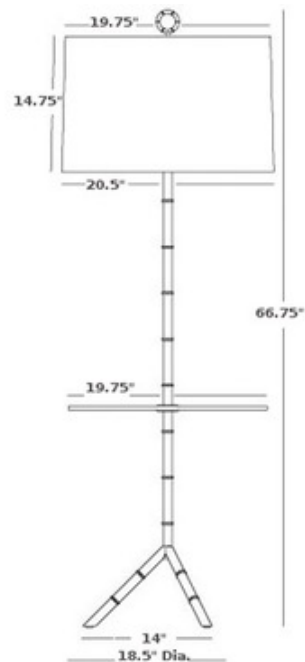

Meurice Tray Floor Lamp

Description:

The Meurice Tray Floor Lamp features a circular glass table tray creating the perfect table and floor lamp in one. Available with a Deep Patina Bronze finish and Gold Tortoise-lined Black Parchment shade; a Polished Nickel finish and a Silver Tortoise-lined White Parchment shade; a Polished Nickel finish and an Off White linen shade; or an Antique Natural Brass finish and an Off White linen shade. One 150 watt, 120 volt, A21 medium base bulb is required, but not included. General light distribution. 20.5 inch width x 66.75 inch height. Glass tray: 19.75 inch diameter. UL listed.

Shown in: Polished Nickel/ Off White

List Price: \$1135.63
Our Price: \$908.50

Shade Color: N/A
Body Finish: Polished Nickel/ Off White
Lamp: 1 x A21/Medium (E26)/150W/120V Incandescent
 1 x A21/Medium (E26)/120V LED
Wattage: 150W
Dimmer: Incandescent
Dimensions: 66.75"H x 20.5"W