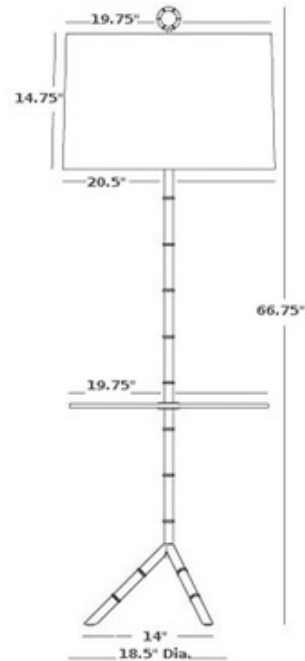

**BRAND**

Jonathan Adler

**DESCRIPTION**

The Meurice Tray Floor Lamp features a circular glass table tray creating the perfect table and floor lamp in one. Available with a Deep Patina Bronze finish and Gold Tortoise-lined Black Parchment shade; a Polished Nickel finish and a Silver Tortoise-lined White Parchment shade; a Polished Nickel finish and an Off White linen shade; or an Antique Natural Brass finish and an Off White linen shade. One 150 watt, 120 volt, A21 medium base bulb is required, but not included. General light distribution. 20.5 inch width x 66.75 inch height. Glass tray: 19.75 inch diameter. UL listed.

|                          |  |
|--------------------------|--|
| <b>SHADE COLOR</b>       | N/A  |
| <b>BODY FINISH</b>       | Polished Nickel/ Off White   |
| <b>WATTAGE</b>           | 150W   |
| <b>DIMMER</b>            | Standard 120V  |
| <b>DIMENSIONS</b>        | 20.5"W x 66.75"H   |
| <b>BULB NOT INCLUDED</b> |  |
| <b>LAMP</b>              | 1 x A21/Medium (E26)/150W/120V Incandescent<br>1 x A21/Medium (E26)/120V LED |