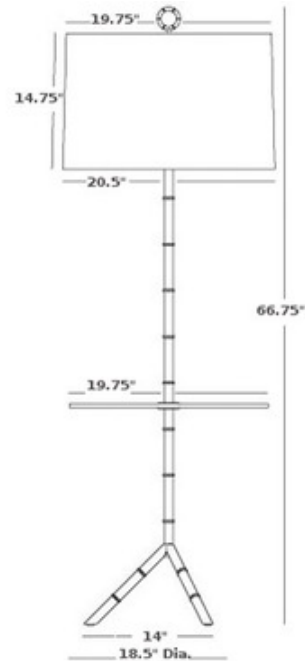

BRAND

Jonathan Adler

DESCRIPTION

The Meurice Tray Floor Lamp features a circular glass table tray creating the perfect table and floor lamp in one. Available with a Deep Patina Bronze finish and Gold Tortoise-lined Black Parchment shade; a Polished Nickel finish and a Silver Tortoise-lined White Parchment shade; a Polished Nickel finish and an Off White linen shade; or an Antique Natural Brass finish and an Off White linen shade. One 150 watt, 120 volt, A21 medium base bulb is required, but not included. General light distribution. 20.5 inch width x 66.75 inch height. Glass tray: 19.75 inch diameter. UL listed.

SHADE COLOR	N/A
BODY FINISH	Polished Nickel/ Off White
WATTAGE	150W
DIMMER	Standard 120V
DIMENSIONS	20.5"W x 66.75"H
BULB NOT INCLUDED	
LAMP	1 x A21/Medium (E26)/150W/120V Incandescent 1 x A21/Medium (E26)/120V LED

SPEC #

JAD60792

COMPANY

PROJECT

FIXTURE TYPE

APPROVED BY

DATE