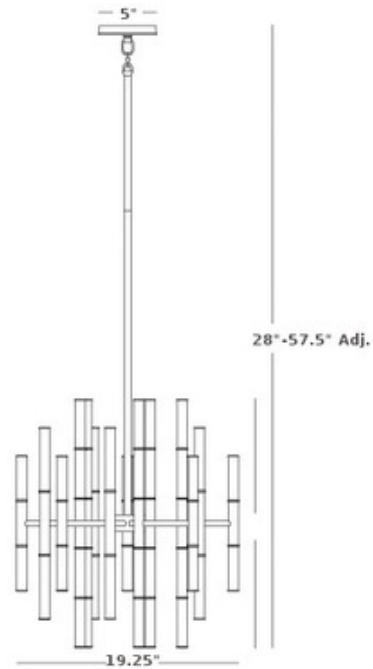

DESIGNER Jonathan Adler
BRAND Jonathan Adler

DESCRIPTION

The Meurice Chandelier adds sculptural glow in a narrow hallway or above a dining room table.

Shown in: Polished Nickel

SHADE COLOR	N/A
BODY FINISH	Polished Nickel
WATTAGE	750W
DIMMER	Standard 120V
DIMENSIONS	19.25"W x 22"H
BULB NOT INCLUDED	
LAMP	30 x G16.5/Candelabra (E12)/25W/120V Incandescent

Technical Information

PRODUCT DIMENSIONS Min / Max Overall Height: 28" / 57.25" Adjustable

SPEC # JAD60798

COMPANY	PROJECT	FIXTURE TYPE	APPROVED BY	DATE