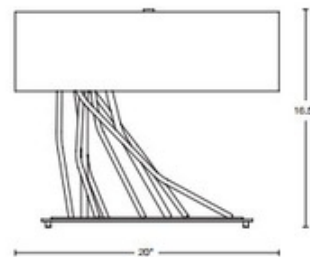

BRAND

Hubbardton Forge

DESCRIPTION

The Brindille Floor Lamp features multi-faceted twigs forged from red hot round bar stock hammered for texture and shape by artisans. The steel sculpture sprouts and curves up from the stand before coming to a rest by the drum shaped fabric shade. Dimmer switch is located on the lamp socket. Lifetime Limited Warranty when installed in residential setting. Handcrafted to order by skilled artisans in Vermont, USA.

SHADE COLOR	Natural Anna
BODY FINISH	Burnished Steel
WATTAGE	120W
DIMMER	Included
DIMENSIONS	20"W x 16.5"H x 10"D
BULB INCLUDED	
LAMP	2 x A19/Medium (E26)/60W/120V Incandescent

SPEC # HUB60842

COMPANY	PROJECT	FIXTURE TYPE	APPROVED BY	DATE