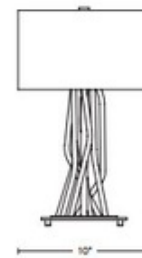

BRAND

Hubbardton Forge

DESCRIPTION

The Brindille Floor Lamp features multi-faceted twigs forged from red hot round bar stock hammered for texture and shape by artisans. The steel sculpture sprouts and curves up from the stand before coming to a rest by the drum shaped fabric shade. Dimmer switch is located on the lamp socket. Lifetime Limited Warranty when installed in residential setting. Handcrafted to order by skilled artisans in Vermont, USA.

SHADE COLOR	Natural Anna
BODY FINISH	Burnished Steel
WATTAGE	120W
DIMMER	Included
DIMENSIONS	20"W x 16.5"H x 10"D
BULB INCLUDED	
LAMP	2 x A19/Medium (E26)/60W/120V Incandescent

SPEC # HUB60842

COMPANY	PROJECT	FIXTURE TYPE	APPROVED BY	DATE