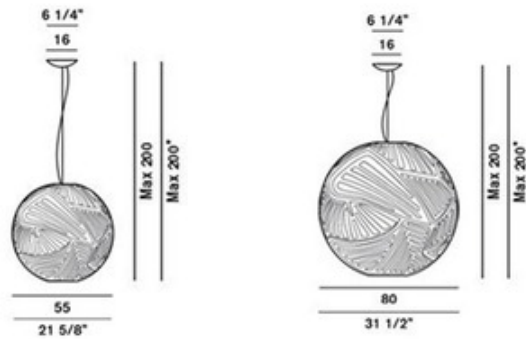

Planet Suspension

Description:

Planet is a suspension light, realized in fabric without inner structure. Available with a white diffuser, Planet embodies various personalities, thanks to the color varieties of the thread: white for a more discrete, classic style and red for a striking presence that speaks a more contemporary language. Available in a small and large size option with halogen or compact fluorescent lamping option. Halogen: One 100/150 watt, 120 volt, T10 medium base halogen lamp is required, but not included. CFL: One 32/42 watt, 120 volt, T4 GX24Q-3 base compact fluorescent lamp is required, but not included. General light distribution. Small: 21.63 inch diameter x 21.63 inch height. Large: 31.5 inch diameter x 31.5 inch height. Comes with 200 inches of cable.

Shown in: White / White

List Price: \$1933.75
Our Price: \$1547.00

Shade Color: White / White
Body Finish: N/A
Lamp: 1 x T10/Medium (E26)/100W/120V Halogen
Wattage: 100W
Dimmer: Incandescent
Dimensions: 200"L x 21.63"H x 21.63"W