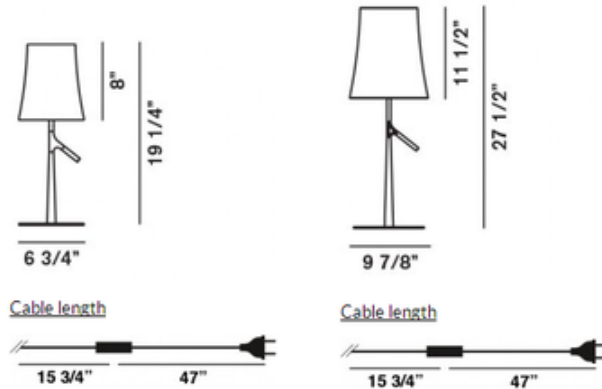

Birdie Table Lamp

Designer: Roberto & Ludovica Palomba

Description:

The Birdie Table Lamp is inspired by nature. The slim stem recalls the trunk of a tree, while the branch, as if ready for a bird to land, allows you to turn the lamp on or off. Whether beside an armchair or a sofa in the living room, on the desk in the study, on a bedside table, or in any other room of the house, Birdie fits in naturally and accompanies everyday life with a pleasantly stylish presence. Birdie is available in Amaranth, Grey, Orange, or White in two different sizes. Small: One 70 watt max 120 volt medium base halogen bulb is required, but not included. 6.75 inch base diameter x 19.25 in height. Shade height is 8 inches. Large: One 150 watt max 120 volt medium base halogen bulb is required, but not included. 9.9 inch base diameter x 27.5 inch height. Shade height is 11.5 inches. UL listed.

Shown in: White

List Price: \$737.50
Our Price: \$590.00

Shade Color: White
Body Finish: N/A
Lamp: 1 x T10/Medium (E26)/150W/120V Halogen
Wattage: 150W
Dimmer: Incandescent
Dimensions: 27.5"H x 9.9"W

Product Number: FOS60862			
Company:		Fixture Type:	Date: Feb 22, 2018
Project:		Approved By:	