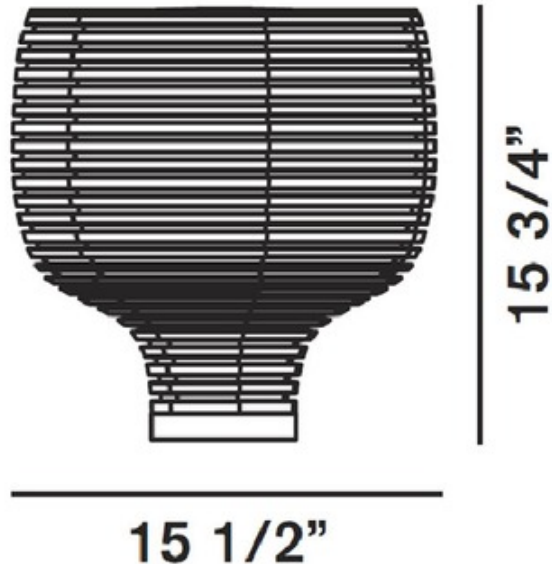

Behive Table Lamp

Designer: Werner Aisslinger

Description:

Behive Table Lamp features white overlaid rings of different diameters. The soft and enveloping light is reflected onto the surface it rests on and diffused upwards. One 150 watt, 120 volt, T10 medium base halogen lamp not included. General light distribution. 15.75 inch diameter x 15.75 inch height.

Shown in: White

List Price: \$1178.75
Our Price: \$943.00

Shade Color: N/A
Body Finish: White
Lamp: 1 x T10/Medium (E26)/150W/120V Halogen
Wattage: 150W
Dimmer: Incandescent
Dimensions: 15.75"H x 15.75"W