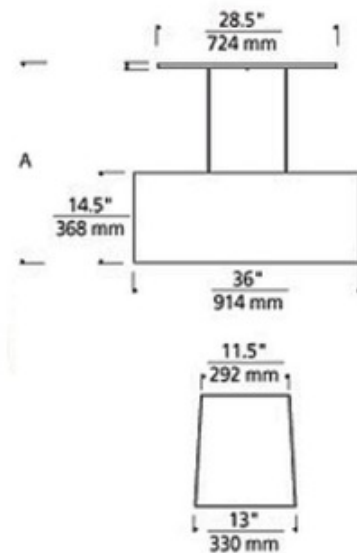

BRAND Visual Comfort Modern

DESCRIPTION

Mercer rectangular suspension features a tapered fabric shade suspended by rigid stems from a rectangular canopy. The acrylic bottom diffuser provides a glare free wash of light. Shade available in Desert Clay or White. Finish available in Antique Bronze or Satin Nickel. Four 100 watt, 120 volt, A19 medium base incandescent lamps are required, but not included. ETL listed. 36 inch width x 13 inch depth x 14.5 inch height shade with option of 36, 48 or 60 inch length.

SHADE COLOR	White
BODY FINISH	Satin Nickel
WATTAGE	288W
DIMMER	Standard 120V
DIMENSIONS	36"L x 36"W x 14.5"H x 13"D
BULB INCLUDED	
LAMP	4 x A19/Medium (E26)/72W/120V Incandescent

SPEC # TLG60897

COMPANY	PROJECT	FIXTURE TYPE	APPROVED BY	DATE