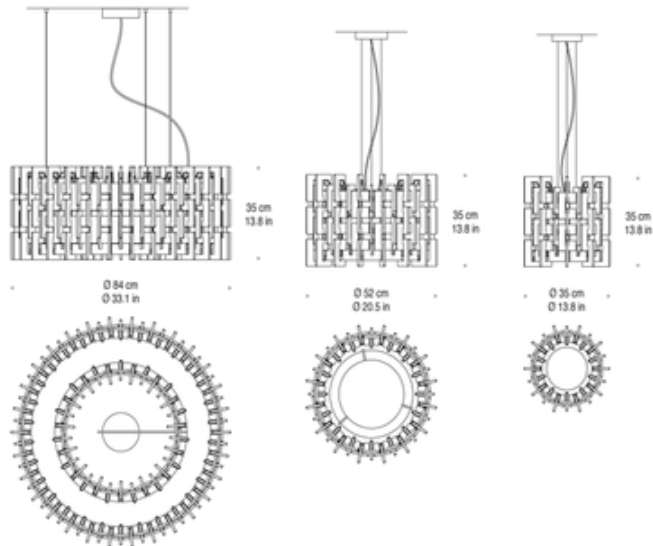

Sixty Round Suspension

Designer: Carlo Nason

Description:

Sixty Round suspension features a glass diffuser in clear crystal, red or black. Finish in polished chrome. Available in a mini, small, medium or large size option as well as a round or rectangular shape. Small requires one 150 watt, 120 volt, A21 medium base incandescent lamp not included. Medium and large size require 60 watt, 120 volt, G9 base halogen lamps not included. General light distribution. Includes 9 foot suspension cable. Small: 13.8W x 13.8H. Medium: 20.5W x 13.8H. Large: 33.1W x 13.8H.

Shown in: Polished Chrome / Crystal

List Price: CALL!
Our Price: CALL!

Shade Color: Crystal
Body Finish: Polished Chrome
Lamp: 12 x JCD/G9/60W/120V Halogen
Wattage: 720W
Dimmer: Incandescent
Dimensions: 13.8"H x 33.1"W

Product Number: AVM61046			
Company:		Fixture Type:	Date: Feb 20, 2018
Project:		Approved By:	

#0145SU-SIXTY-033H1-CLPC

Fax: (773) 883-6131

Phone: 866-954-4489

Address: 1718 W. Fullerton Ave. Chicago IL 60614