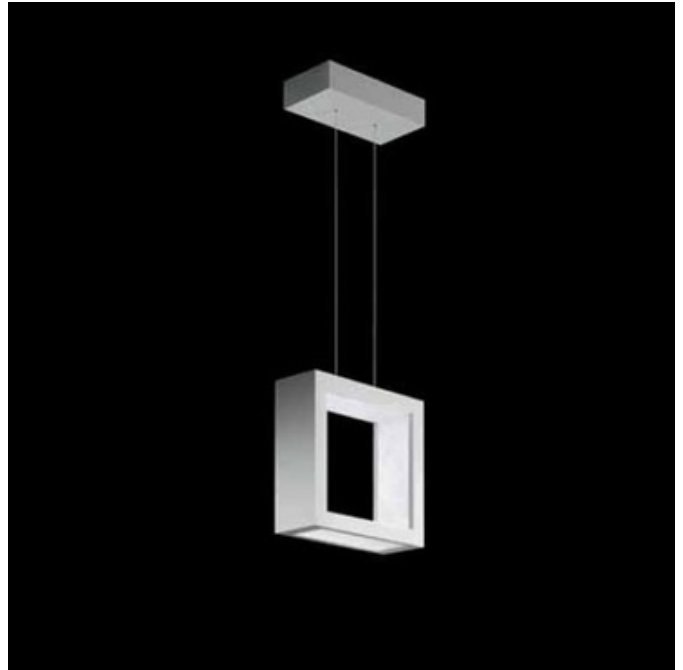

BRAND

Swarovski

DESCRIPTION

Revealed suspension features a pristine white, earth black or glimmer silver finish. Available in a small (12.6 inch), medium (15.35 inch) and large (18.5 inch) size option as well as an open or closed version. Features 3000K or 4000K color temperature. Small includes 432 LED lamps totaling 32.4 watts. Medium includes 624 LED lamps totaling 46.8 watts. Large includes 768 LED lamps totaling 57.6 watts. General light distribution. Cable length is 78.74 inches. Small: 12.6W x 12.6H x 4.33L. Medium: 15.35W x 15.35H x 4.33L. Large: 18.5W x 18.5H x 4.33L.

| | |
|------------------------------|--------------------------|
| SHADE COLOR | N/A |
| BODY FINISH | Pristine White |
| WATTAGE | 32.4W |
| DIMMER | N/A |
| DIMENSIONS | 4.33"L x 12.6"W x 12.6"H |
| INTEGRATED LED MODULE | |
| LAMP | LED/32.4W/120V LED |

Technical Information

| | |
|-------------------|-------|
| LAMP COLOR | 4000K |
|-------------------|-------|

| | |
|---------------|----------|
| SPEC # | SWR61111 |
|---------------|----------|

| COMPANY | PROJECT | FIXTURE TYPE | APPROVED BY | DATE |
|---------|---------|--------------|-------------|------|
| | | | | |