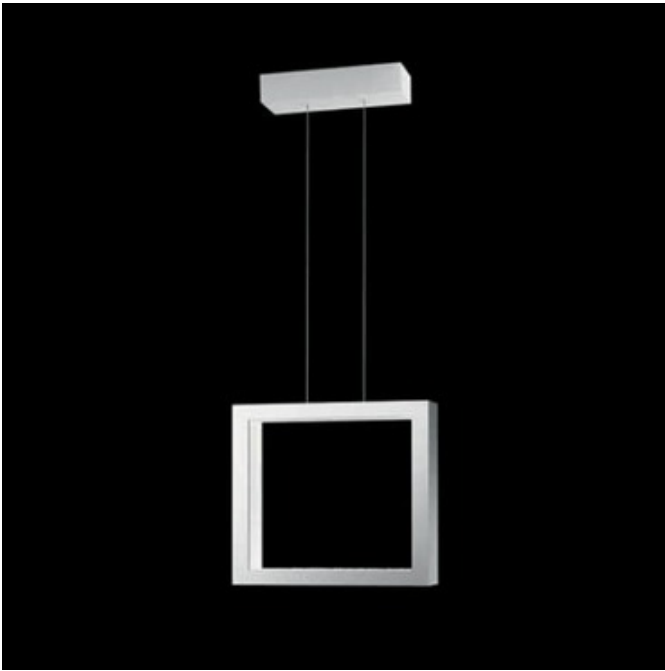

Revealed Closed 3000K LED Suspension

Description:

Revealed suspension features a pristine white, earth black or glimmer silver finish. Available in a small (12.6 inch), medium (15.35 inch) and large (18.5 inch) size option as well as an open or closed version. Features 3000K or 4000K color temperature. Small includes 432 LED lamps totaling 32.4 watts. Medium includes 624 LED lamps totaling 46.8 watts. Large includes 768 LED lamps totaling 57.6 watts. General light distribution. Cable length is 78.74 inches. Small: 12.6W x 12.6H x 4.33L. Medium: 15.35W x 15.35H x 4.33L. Large: 18.5W x 18.5H x 4.33L.

Shown in: Pristine White

List Price: \$5481.25
Our Price: \$4385.00

Shade Color: N/A
Body Finish: Pristine White
Lamp: 1 x LED/46.8W/120V LED
Wattage: 46.8W
Dimmer: N/A
Dimensions: 4.33"L x 15.35"H x 15.35"W

Technical Information
Lamp Color: 3000 K

| | | | |
|---------------------------------|--|---------------|--------------------|
| Product Number: SWR61131 | | | |
| Company: | | Fixture Type: | Date: Feb 20, 2018 |
| Project: | | Approved By: | |