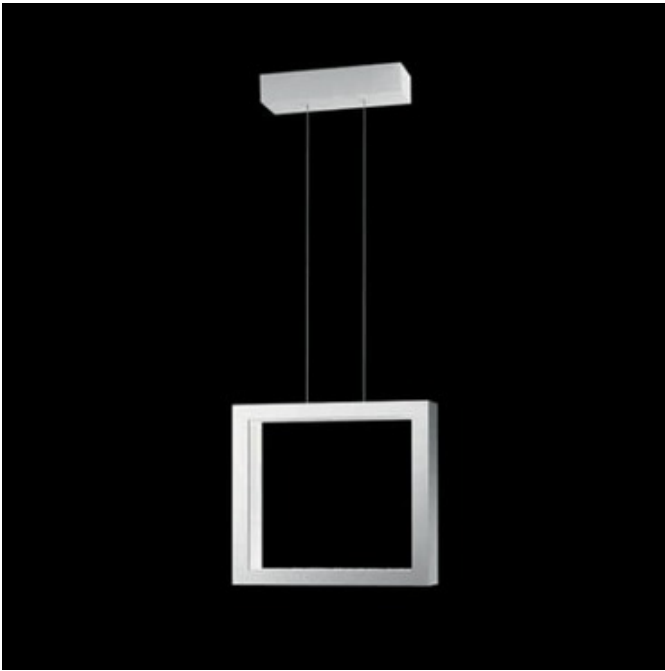

# Revealed Closed 4000K LED Suspension

**Description:**

Revealed suspension features a pristine white, earth black or glimmer silver finish. Available in a small (12.6 inch), medium (15.35 inch) and large (18.5 inch) size option as well as an open or closed version. Features 3000K or 4000K color temperature. Small includes 432 LED lamps totaling 32.4 watts. Medium includes 624 LED lamps totaling 46.8 watts. Large includes 768 LED lamps totaling 57.6 watts. General light distribution. Cable length is 78.74 inches. Small: 12.6W x 12.6H x 4.33L. Medium: 15.35W x 15.35H x 4.33L. Large: 18.5W x 18.5H x 4.33L.

Shown in: Pristine White

**List Price:** \$5481.25  
**Our Price:** \$4385.00

**Shade Color:** N/A  
**Body Finish:** Pristine White  
**Lamp:** 1 x LED/46.8W/120V LED  
**Wattage:** 46.8W  
**Dimmer:** N/A  
**Dimensions:** 4.33"L x 15.35"H x 15.35"W

**Technical Information**  
**Lamp Color:** 4000 K

Product Number: <b>SWR61134</b>			
Company:		Fixture Type:	Date: Feb 23, 2018
Project:		Approved By:	

#3001SU-REVEALC-016L2-XXWH

Fax: (773) 883-6131

Phone: 866-954-4489