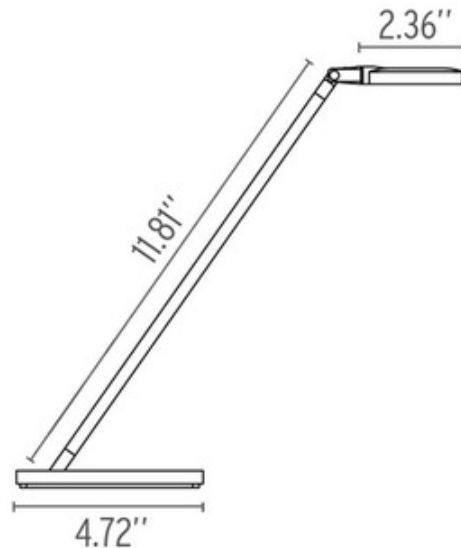

Mini Kelvin LED Desk Lamp

Designer: Antonio Citterio

Description:

The Mini Kelvin LED Desk Lamp features a Chrome finish. This lamp provides direct light and features a swiveling head. Features On/Off switch with Soft Touch technology and light flow adjustment to two intensities (100 percent and 50 percent). 0-100% dimmer fitted on polarized power cord. Includes 4 watt 120 volt 80CRI, 2700K 216 lumen output LED light source. 4.72 inch base width x 11.81 inch height x 2.36 inch head width. UL listed.

Shown in: Chrome

List Price: \$541.43
Our Price: \$379.00

Shade Color: N/A
Body Finish: Chrome
Lamp: 1 x LED/4W/120V LED
Wattage: 4W
Dimmer: Included
Dimensions: 11.81"H x 4.72"W

Technical Information

Luminous Flux: 1260 lumens
Lumens/Watt: 315.00
Lamp Color: 2700 K
Color Rendering: 93 CRI