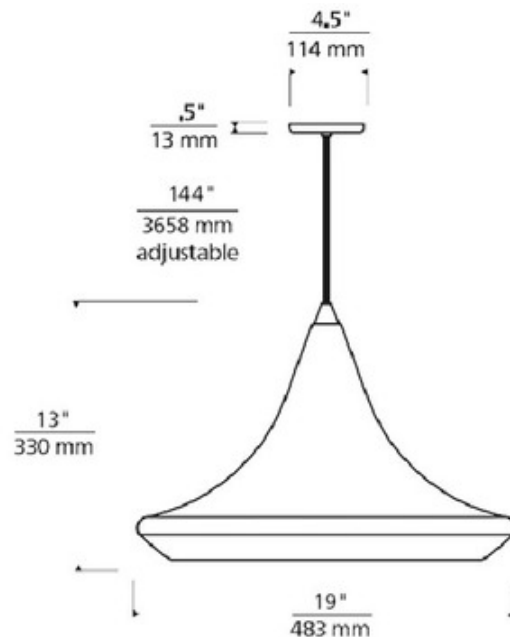

BRAND

Visual Comfort Modern

DESCRIPTION

Mali Pendant features a Moroccan inspired shape transparent blown glass shade available in Smoke glass. Finish available in Antique Bronze, Black, Satin Nickel or White. Black, Satin Nickel and White finish options highlighted with satin nickel detail and clear cable. Antique Bronze highlighted with antique bronze detail and brown cable. Available with incandescent and LED lamp options. Incandescent: One 60 watt, 120 volt medium base A-type Edison style lamp is required, but not included. Incandescent dimmable with a standard incandescent dimmer. LED option includes one 120 volt, 3.5 watt medium base A-type Edison style LED lamp, 2700K color temperature, 90CRI, 250 delivered lumens, dimmable with an LED compatible dimmer. Includes 12 feet of field cuttable suspension cable and a 4.5 inch round flush mount canopy. General light distribution. ETL listed. Suitable for damp locations. 19 inch diameter x 13 inch height x 157 inch overall length.

SHADE COLOR	Amber
BODY FINISH	Antique Bronze
WATTAGE	11W
DIMMER	Not Dimmable
DIMENSIONS	157"L x 19"W x 13"H
BULB INCLUDED	
LAMP	CF/Medium (E26)/11W/120V Compact Fluorescent

SPEC # TLG61648

COMPANY	PROJECT	FIXTURE TYPE	APPROVED BY	DATE