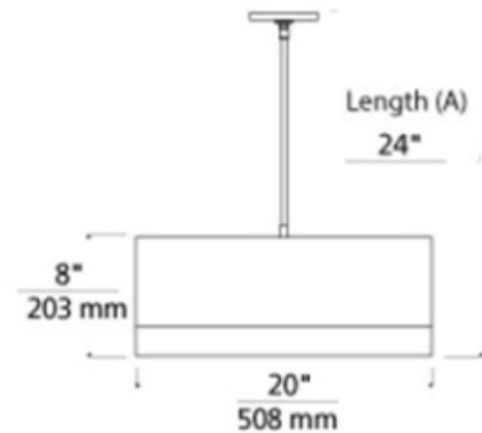

BRAND Visual Comfort Modern

DESCRIPTION

Topo Pendant features a modern drum shade elevated to a richer, warmer dimension with a sophisticated combination of fabric and wood. Shade available in White fabric with Maple wood trim. The bands of wood trim are spline-joined around the circumference of the shade. Finish available in Satin Nickel. Four 120 volt, 75 watt A19 medium base lamps are required, but not included. Available in 24 inch rigid stem length. ETL listed. 20 inch diameter x 8 inch shade height.

SHADE COLOR	White / Maple
BODY FINISH	Satin Nickel
WATTAGE	212W
DIMMER	Standard 120V
DIMENSIONS	24"L x 20"W x 8"H
BULB NOT INCLUDED	
LAMP	4 x A19/Medium (E26)/53W/120V Incandescent 4 x A19/Medium (E26)/120V LED