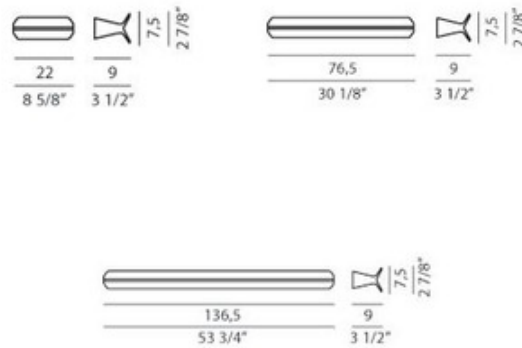

# Falena Wall / Ceiling Mount

**Description:**

Falena wall/ceiling mount features a White finish. One 24 watt, 120 volt, T5 mini bi-pin base fluorescent lamp required for medium version. One 56 watt, 120 volt, T5 mini bi-pin base fluorescent lamp required for large version (all bulbs sold separately). ADA compliant when wall mount. Small: One 80 watt, 120 volt R7 Halogen bulb is required, but not included. 8.63 inch width x 2.88 inch height x 3.5 inch depth. Medium: One 24 watt, 120 volt T5 Fluorescent bulb is required, but not included. 30.13 inch width x 2.88 inch height x 3.5 inch depth. Large: One 54 watt, 120 volt T5 Fluorescent bulb is required, but not included. 53.75 inch width x 2.88 inch height x 3.5 inch depth.

Shown in: White

List Price: \$1278.75  
 Our Price: \$1023.00

Shade Color: White  
 Body Finish: N/A  
 Lamp: 1 x T5/T5 Bipin/24W/120V Fluorescent  
 Wattage: 24W  
 Dimmer: N/A  
 Dimensions: 2.88"H x 30.13"W x 3.5"D