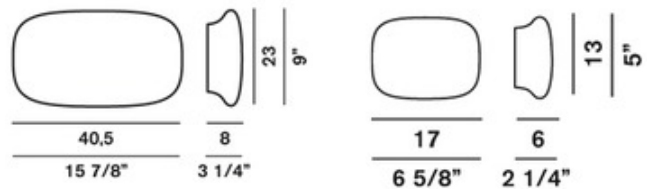

Tivu Wall Sconce

Designer: Joseph Forakis

Description:

Tivu Grande wall/ceiling mount features a white or black polycarbonate diffuser. It is a captivating, young wall light that is both innovative and familiar. Available in two sizes, grande and piccola. Two 18 watt, 120 volt, T5 2G11 base compact fluorescent lamps required for grande version, and (1) 20 watt, 120 volt, T4 G9 halogen required for small version (not included). UL, CE, and ADA listed. 15.8W x 9H x 3.25D. and 6.62W x 5H x 2.25D.

Shown in: White

List Price: \$822.50
Our Price: \$658.00

Shade Color: White
Body Finish: N/A
Lamp: 2 x T5/2G11/18W/120V Compact Fluorescent
Wattage: 36W
Dimmer: Not Dimmable
Dimensions: 9"H x 15.88"W x 3.25"D