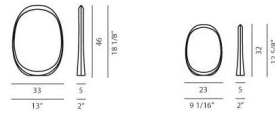

Shown in white / white

Specifications

COLOR White
BODY FINISH White
WATTAGE 4.5W
DIMMER Included
DIMENSIONS 13"W x 18.125"H x 2"D
INTEGRATED LED MODULE 1 x LED/4.5W/120V LED

Technical Information

COLOR RENDERING 80 CRI
LAMP COLOR 3000K
LUMENS/WATT 88.89
LUMINOUS FLUX 400 lumens