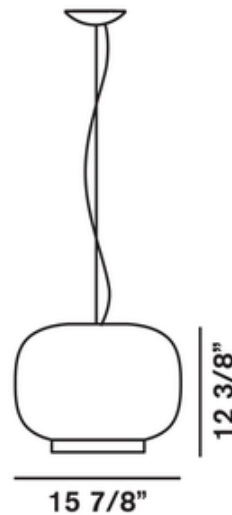

Chouchin 1 Pendant

Description:

The Chouchin 1 Pendant features a glossy Orange blown-glass shade. Two lamping options. LED: Integrated 23 watt 120 volt LED light source. HAL: One 150 watt 120 volt medium base bulb is required, but not included. 15.9 inch width x 12.4 inch height. Choice of 78 inch or 200 inch cord. UL listed.

Shown in: Orange

List Price: \$1082.50
 Our Price: \$866.00

Shade Color: Orange
 Body Finish: N/A
 Lamp: 1 x T10/Medium (E26)/150W/120V Halogen
 1 x CF/Medium (E26)/25W/120V Compact Fluorescent
 1 x PAR30S/Medium (E26)/75W/120V Halogen
 1 x PAR30S/Medium (E26)/12W/120V LED
 Wattage: 150W
 Dimmer: Incandescent
 Dimensions: 200"L x 12.4"H x 15.9"W