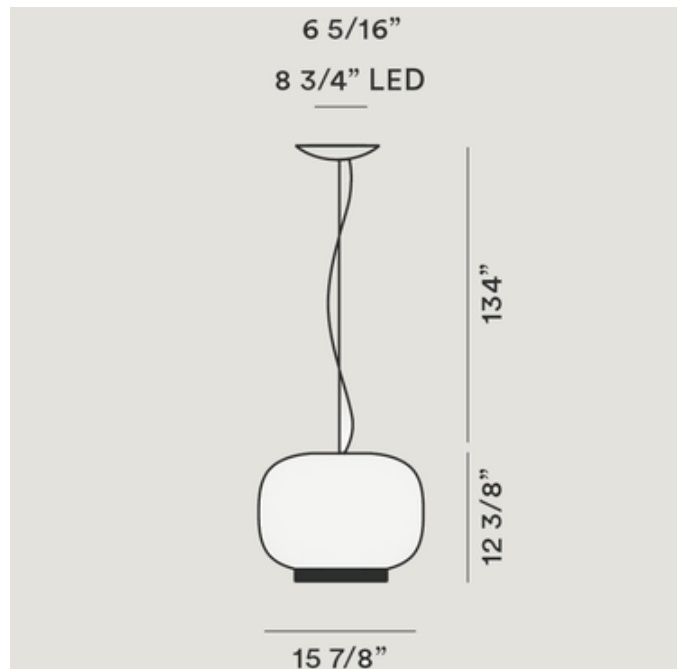

Shown in: White / Orange

COMPANY

PROJECT

FIXTURE TYPE

APPROVED BY

DATE