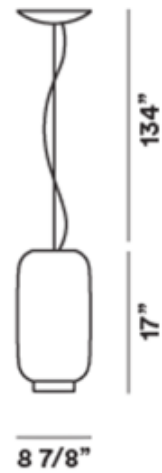

DESIGNER

Ionna Vautrin

BRAND

Foscarini

DESCRIPTION

The Chouchin 2 Pendant features a glossy blown-glass shade with a rounded, cylinder silhouette. When the fixture is turned on, the white collar around the bottom of the shade transforms into a glowing ring of light. Available in two lamp options. White circular canopy is included.

Shown in: White / Bamboo Green

SHADE COLOR	Bamboo Green
BODY FINISH	White
WATTAGE	60W
DIMMER	Standard 120V
DIMENSIONS	8.875"W x 17"H
BULB NOT INCLUDED	
LAMP	1 x PAR30/Medium (E26)/60W/120V Halogen 1 x PAR30L/Medium (E26)/120V LED 1 x PAR30S/Medium (E26)/120V LED

SPEC #

FOS61905

HAL
6 5/16"

LED
8 3/4"

COMPANY

PROJECT

FIXTURE TYPE

APPROVED BY