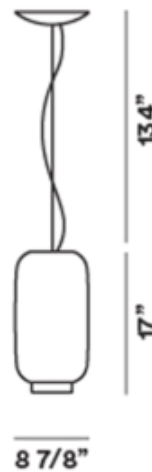

DESIGNER

Ionna Vautrin

BRAND

Foscarini

DESCRIPTION

The Chouchin 2 Pendant features a glossy blown-glass shade with a rounded, cylinder silhouette. When the fixture is turned on, the white collar around the bottom of the shade transforms into a glowing ring of light. Available in two lamp options. White circular canopy is included.

Shown in: White / Bamboo Green

SHADE COLOR	Bamboo Green
BODY FINISH	White
WATTAGE	60W
DIMMER	Standard 120V
DIMENSIONS	8.875"W x 17"H
BULB NOT INCLUDED	
LAMP	1 x PAR30/Medium (E26)/60W/120V Halogen 1 x PAR30L/Medium (E26)/120V LED 1 x PAR30S/Medium (E26)/120V LED

SPEC #

FOS61905

HAL
6 5/16"

LED
8 3/4"

COMPANY

PROJECT

FIXTURE TYPE

APPROVED BY

DATE