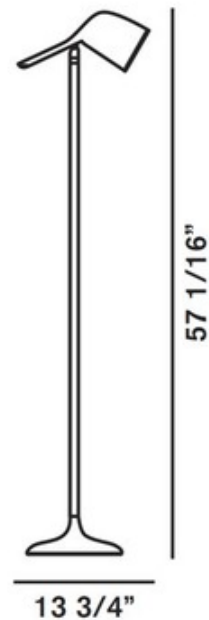

COMPANY

PROJECT

FIXTURE TYPE

APPROVED BY

DATE