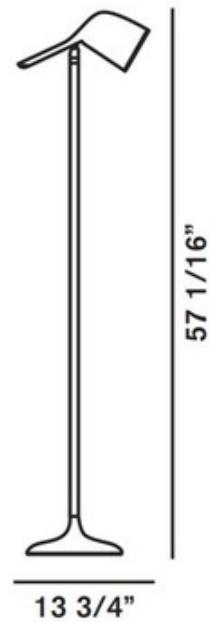

BRAND

Foscarini

DESCRIPTION

Symbolic and mimetic at the same time, Colibri is a new inhabitant of the domestic space. It is the result of a continual line that draws a bird with a rounded head and a long tail - a little diffuser and an adjustable stem to orientate towards the light. Made of polycarbonate and metal in White. One 75 watt, 120 volt, MR16 GU10 base halogen lamp is required, but not included. Directional light distribution. 9.75W x 57.06H x 13.75L.

SHADE COLOR	White
BODY FINISH	White
WATTAGE	75W
DIMMER	Included
DIMENSIONS	13.75"L x 9.75"W x 57.06"H
BULB NOT INCLUDED	
LAMP	1 x MR16/GU10/75W/120V Halogen 1 x MR16/GU10/120V LED

SPEC #

FOS61916

COMPANY