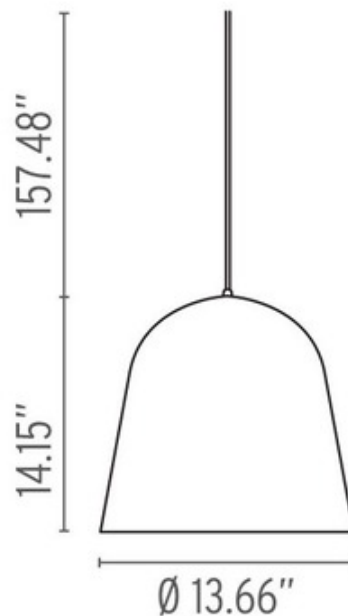

DESIGNER

Marcel Wanders

BRAND

FLOS

DESCRIPTION

Can Can Pendant features a White finish with a Transparent shade. One 100 watt, 120 volt, BT15 Medium base Halogen bulb is required, but not included. 13.66 inch diameter x 14.15 inch height x 171.63 inch overall length. UL listed.

SHADE COLOR	White / Transparent
BODY FINISH	N/A
WATTAGE	100W
DIMMER	Standard 120V
DIMENSIONS	171.63"L x 13.66"W x 14.15"H
BULB NOT INCLUDED	
LAMP	1 x BT15/Medium (E26)/100W/120V Halogen

SPEC #

FLO61924

COMPANY