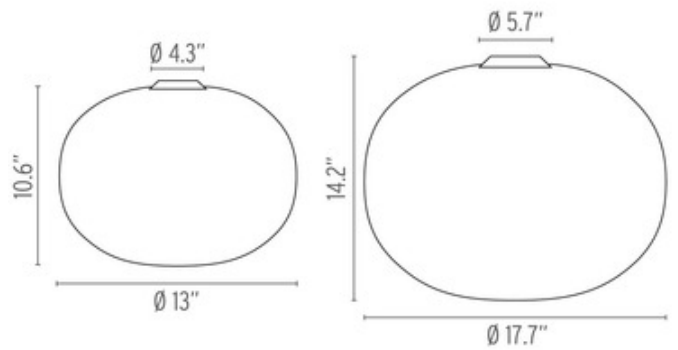

BRAND

FLOS

DESCRIPTION

The Glo-Ball Ceiling Flush Mount features an acid-etched, hand blown, Opal glass diffuser with a Grey finish. Two sizes available. One 100/150 watt 120 volt T10 medium base Halogen bulb is included. Small: 13 inch diameter x 10.6 inch height. Large: 17.7 inch diameter x 14.2 inch height. UL listed.

Shown in: Gray / Opal

SHADE COLOR	Opal
BODY FINISH	Gray
WATTAGE	150W
DIMMER	Standard 120V
DIMENSIONS	17.7"W x 14.2"H
BULB INCLUDED	
LAMP	1x T8/Medium (E26)/150W/120V Halogen T38/Medium (E26)/120V LED

SPEC # FLO61933