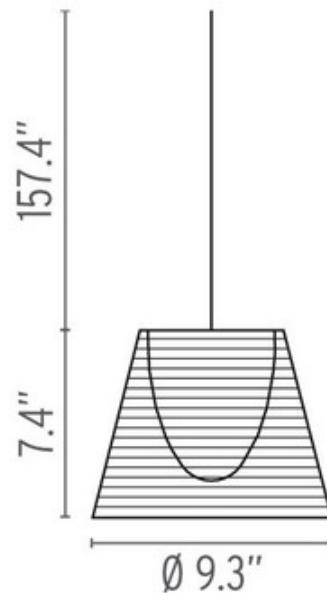

### DESCRIPTION

KTribe S1 Pendant features an inner white diffuser with a Fumee or Aluminized Silver shade. One 75 watt 120 volt T4 G9 base halogen bulb is included. 9.3 inch diameter x 7.4 inch height x 157.4 inches overall maximum length. UL listed.

SHADE COLOR	Aluminized Silver
BODY FINISH	N/A
WATTAGE	75W
DIMMER	Standard 120V
DIMENSIONS	9.3"W x 7.4"H
BULB INCLUDED	
LAMP	1 x JCD/G9/75W/120V Halogen

SPEC #

FLO61936

COMPANY

PROJECT

FIXTURE TYPE

APPROVED BY