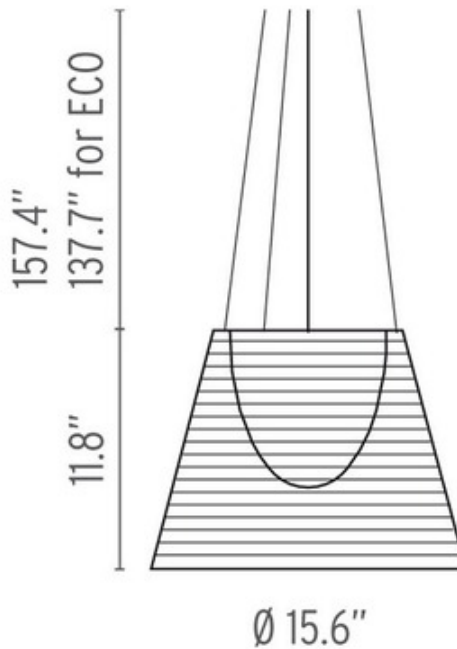

KTribe S2 Pendant

Designer: Philippe Starck

Description:

The KTribe S2 Pendant features an inner white diffuser with a Transparent, Aluminized Silver, Fumee, or Aluminized Bronze shade. Features three stainless steel cables and a white ceiling rose. One 150 watt, 120 volt, T10 medium base halogen bulb is included. 15.6 inch diameter x 11.8 inch height x 169.2 inch overall length. UL listed.

Shown in: Stainless Steel / Transparent

List Price: \$992.86
Our Price: \$695.00

Shade Color: Transparent
Body Finish: Stainless Steel
Lamp: 1 x T10/Medium (E26)/150W/120V Halogen
Wattage: 150W
Dimmer: Incandescent
Dimensions: 169.2"L x 11.8"H x 15.6"W