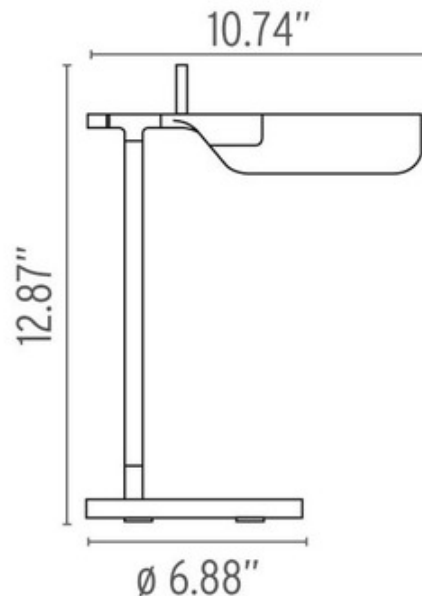

# Tab T LED Table Lamp

**Description:**

Tab T LED table lamp features Black or White finish. Head rotates 45 degrees. Features On/Off switch on cord. Fourteen 5 watt, flat panel top 2700K LED, CRI 85, 299 lumens. 6.88 inch width x 12.87 inch height x 10.74 inch length.

Shown in: White

List Price: \$421.43  
 Our Price: \$295.00

Shade Color: N/A  
 Body Finish: White  
 Lamp: 1 x LED/5W/120V LED  
 Wattage: 5W  
 Dimmer: N/A  
 Dimensions: 10.74"L x 12.87"H x 6.88"W

**Technical Information**

Luminous Flux: 299 lumens  
 Lumens/Watt: 59.80  
 Lamp Color: 2700 K  
 Color Rendering: 88 CRI

Product Number: <b>FLO61947</b>			
Company:		Fixture Type:	Date: Feb 20, 2018
Project:		Approved By:	

#0604TA-TABT-007L1-XXWH