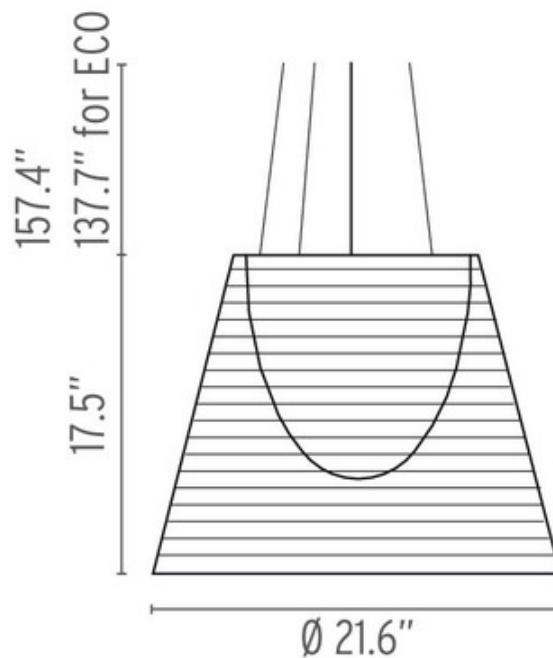

KTribe S3 Pendant

**Designer:** Philippe Starck

**Description:**

KTribe S3 Pendant features an inner White diffuser and a transparent, Aluminized Silver, Fume and aluminized bronze polymethyl-methacrylate shade. Features three stainless steel cables and a white ceiling rose. One 250 watt, 120 volt, T10 medium base Halogen bulb is included. 21.6 inch diameter x 17.5 inch height with 174.9 inch overall length. UL listed.

Shown in: Stainless Steel / Transparent

**List Price:** \$1421.43  
**Our Price:** \$995.00

**Shade Color:** Transparent  
**Body Finish:** Stainless Steel  
**Lamp:** 1 x T10/Medium (E26)/250W/120V Halogen  
**Wattage:** 250W  
**Dimmer:** Incandescent  
**Dimensions:** 174.9"L x 17.5"H x 21.6"W