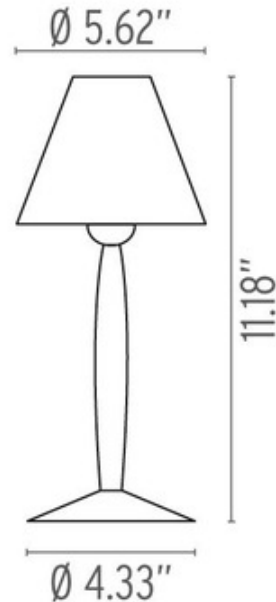

Miss Sissi Table Lamp

Designer: Philippe Starck

Description:

The Miss Sissi Table Lamp features a White finish. Features a polarized power cord with On/Off switch. One 40 watt, 120 volt, G16.5 Candelabra base incandescent bulb is included. UL listed. 5.62 inch diameter x 11.18 inch height.

Shown in: White

List Price: \$227.15
Our Price: \$159.01

Shade Color: N/A
Body Finish: White
Lamp: 1 x G16.5/Candelabra (E12)/40W/120V Incandescent
Wattage: 40W
Dimmer: Incandescent
Dimensions: 11.18"H x 5.62"W