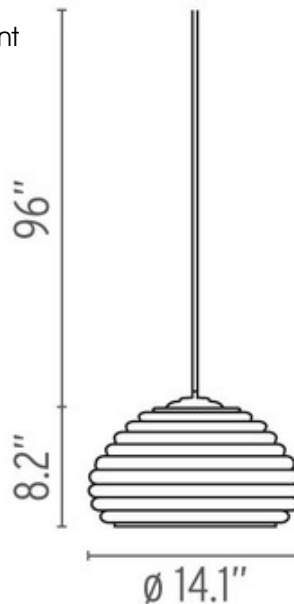

# Splugen Brau Suspension

**Designer:** Achille and Pier Giacomo Castiglioni

**Description:**

Invoking the busy, bustling energy of a beehive, the Splugen Brau Suspension feels both charming and decidedly powerful. Polished and protected with transparent paint, the spun aluminum reflector provides clean, direct light. One 100 watt 120 volt half chrome medium base incandescent bulb is included. 14.1 inch width x 8.2 inch height x 96 inch length. UL listed.

Shown in: Polished Aluminum

**List Price:** \$921.43  
**Our Price:** \$645.00

**Shade Color:** N/A  
**Body Finish:** Polished Aluminum  
**Lamp:** 1 x Half Chrome/Medium (E26)/100W/120V Incandescent  
 1 x A21/Medium (E26)/120V LED  
**Wattage:** 100W  
**Dimmer:** Incandescent  
**Dimensions:** 96"L x 8.2"H x 14.1"W