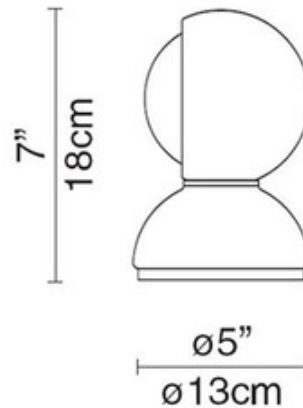

Eclisse Table Lamp

Designer: Vico Magistretti

Description:

An icon of Italian industrial design, the Eclisse Table Lamp can provide direct or diffused light. Inspired by a miner's lamp used by the hero Jean Valjean in Les Miserables, the lamp is composed of a fixed outer shell and a moveable inner shell. Manipulation of the inner sphere creates the effect of an eclipse allowing the user to add bright light or subtract for a diffuse glow. Eclisse can also be wall mounted. Painted metal body available in Polished White or Polished Orange with On/Off switch on cord. One 25 watt max 120 volt G16.5 candelabra base bulb is required, but not included. General light distribution. 5 inch diameter x 7 inch height.

Shown in: Polished White

List Price: \$262.50
Our Price: \$196.87

Shade Color: N/A
Body Finish: Polished White
Lamp: 1 x G16.5/Candelabra (E12)/25W/120V Incandescent
Wattage: 25W
Dimmer: Not Dimmable
Dimensions: 7"H x 5"W