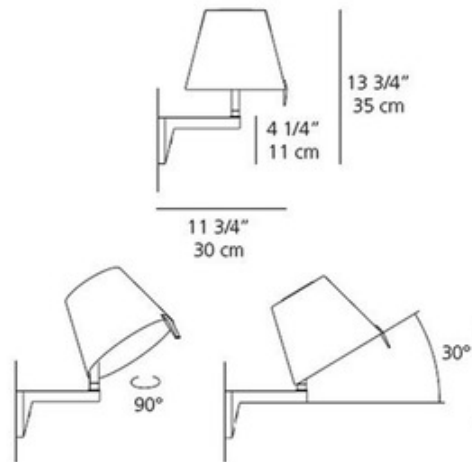

# Melampo Mini Wall Light

**Designer:** Adrien Gardere

**Description:**

The Melampo Mini Wall Light features a satin fabric shade with a painted aluminum stem. Available in Bronze with a Tan shade or Grey with a White shade. Adjustable diffuser tilts 30 degrees and rotates 90 degrees. One 60 watt, 120 volt, G16.5 candelabra base bulb is required, but not included. 9.1 inch width x 13.75 inch height x 11.75 inch depth. UL listed.

Shown in: Grey

**List Price:** \$431.25  
**Our Price:** \$345.00

**Shade Color:** N/A  
**Body Finish:** Grey  
**Lamp:** 1 x B10/Candelabra (E12)/60W/120V Incandescent  
 1 x B10/Candelabra (E12)/120V LED  
**Wattage:** 60W  
**Dimmer:** Incandescent  
**Dimensions:** 13.75"H x 9.06"W x 11.75"D