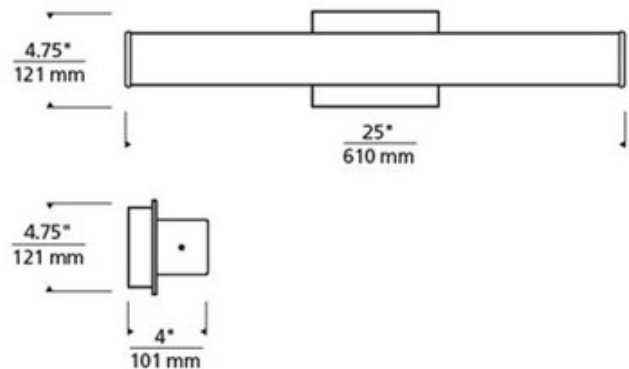

BRAND

Visual Comfort Modern

DESCRIPTION

Lynn bath bar features a sleek linear glass shade with metal end caps. Shade available in white glass. Finish available in chrome, satin nickel and antique bronze. May be mounted horizontally or vertically. Mounts to a 4 inch square electrical box with round plaster ring or octagon electrical box. Includes (5) 40 watt, 120 volt T4 G9 base halogen lamps. Dimmable with standard incandescent dimmer. ADA compliant. ETL listed. 25 inch width x 4.75 inch height x 4 inch depth.

SHADE COLOR	White Acrylic
BODY FINISH	Chrome
WATTAGE	24W
DIMMER	Not Dimmable
DIMENSIONS	25"W x 4.75"H x 4"D
BULB INCLUDED	
LAMP	1 x T5HO/T5 Bipin/24W/120V Compact Fluorescent

SPEC # TLG62067

COMPANY	PROJECT	FIXTURE TYPE	APPROVED BY	DATE