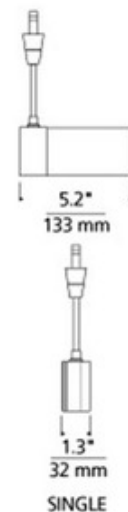

COMPANY

PROJECT

FIXTURE TYPE

APPROVED BY

DATE