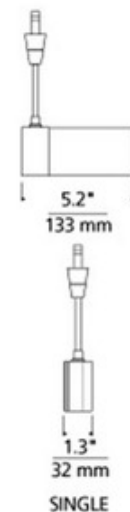

COMPANY	PROJECT	FIXTURE TYPE	APPROVED BY	DATE