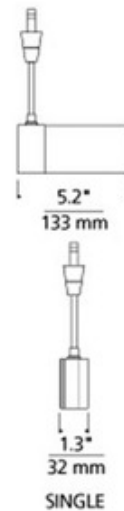

# Freejack Ibiss Single Flood Edge Lit 3000K LED Head

**Description:**

Ibiss Freejack heads are beautiful in their minimalist simplicity and pivot vertically 330 degrees and rotate horizontally 360 degrees. Available in a Flood Edge Lit, Flood Solid and Wall Wash in single or double head versions. Constructed of die cast aluminum with finish available in Antique Bronze or Satin Nickel. Includes one 15 watt, 12 volt 2700K or 3000K color temperature LED modules, 80CRI, 617 lumens. 50,000 hour average lamp life. Dimmable to 10 percent using a low voltage electronic or magnetic dimmer, depending on system transformer. ETL listed. 5 year warranty. 5.2 inch width x 1.3 inch depth x 3, 6, 12 or 18 inch stem length. As a general rule when using the IBISS head, it is not recommended using greater than 33 percent of the maximum wattage specified for the low voltage transformer due to the in-rush current requirements.

Shown in: Satin Nickel

**List Price:** \$375.00  
**Our Price:** \$300.00

**Shade Color:** N/A  
**Body Finish:** Satin Nickel  
**Lamp:** 1 x LED/15W/12V LED  
**Wattage:** 15W  
**Dimmer:** Dimmable  
**Dimensions:** 3"L x 5.2"W x 1.3"D

**Technical Information**

**Luminous Flux:** 617 lumens  
**Lumens/Watt:** 41.13  
**Lamp Color:** 3000 K  
**Color Rendering:** 80 CRI  
**Lamp Life:** 50000 hours

Product Number: <b>TLG62154</b>			
Company:		Fixture Type:	Date: Feb 21, 2018
Project:		Approved By:	