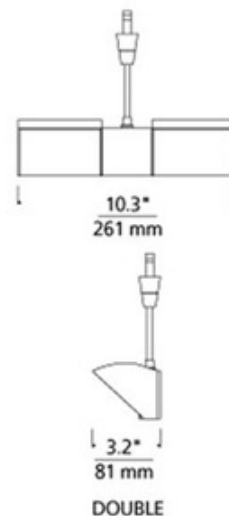

COMPANY	PROJECT	FIXTURE TYPE	APPROVED BY	DATE