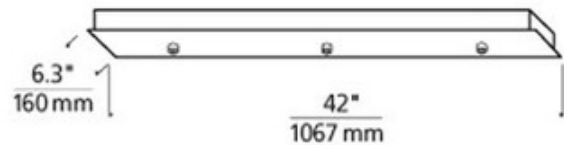

BRAND Visual Comfort Modern

DESCRIPTION

The Freejack 3-Port 42 Inch Linear Canopy mounts to a standard 4 inch junction box with round plaster ring, provided by electrician. Drywall anchors included for additional support. Includes electronic transformers and features three Freejack ports. Dimmable with an electronic low voltage dimmer, sold separately. Compatible with both halogen and LED Freejack pendants and heads.

SHADE COLOR	N/A
BODY FINISH	Satin Nickel / Satin Nickel
WATTAGE	N/A
DIMMER	Dimmable
DIMENSIONS	42"L x 6.3"W x 2"H
LAMP	N/A

SPEC # TLG62236

COMPANY	PROJECT	FIXTURE TYPE	APPROVED BY	DATE