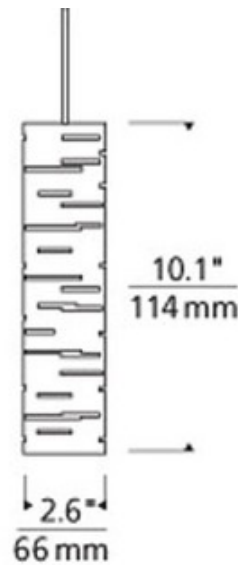

# Freejack LED Revel Pendant

**Description:**

Revel Freejack LED Pendant captures light in motion with a sleek laser-cut metal surface allowing light to shine through the inner white case glass diffuser. Shade available in Antique Bronze, Satin Nickel, Gloss Black or Gloss White. Finish available in Antique Bronze or Satin Nickel. Includes an 8 watt, 12 volt replaceable 3000K LED SORAA module, 90CRI, 300 lumens, six feet of field-cutttable suspension cable, and a Freejack connector. ETL listed. 2.6 inch diameter x 10.1 inch height x 82.1 inch overall length. Canopy required if used as a monopoint, sold separately.

Shown in: Satin Nickel / Gloss White

List Price: \$387.51  
 Our Price: \$310.01

Shade Color: Gloss White  
 Body Finish: Satin Nickel  
 Lamp: 1 x LED/8W/12V LED  
 Wattage: 8W  
 Dimmer: Dimmable  
 Dimensions: 82.1"L x 10.1"H x 2.6"W

**Technical Information**

Luminous Flux: 300 lumens  
 Lumens/Watt: 37.50  
 Lamp Color: 3000 K  
 Color Rendering: 90 CRI

Product Number: <b>TLG62261</b>			
Company:		Fixture Type:	Date: Feb 25, 2018
Project:		Approved By:	