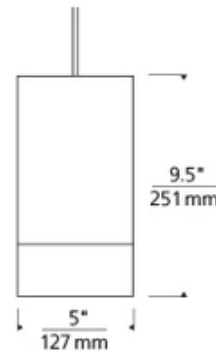

Freejack Halogen Topo Pendant

Description:

Freejack Topo Pendant features a modern cylinder shade elevated to a richer, warmer dimension with a sophisticated combination of fabric and wood. The bands of wood trim available in Maple or Walnut are spline-joined around the circumference of the shade. Fabric available in Heather Gray or White. Finish available in Antique Bronze, Chrome or Satin Nickel. Includes one 12 volt, 50 watt halogen bi-pin lamp, six feet of field-cutable suspension cable, and a Freejack connector. ETL listed. 5 inch diameter x 9.5 inch height x 81.5 inch length. Canopy required if used as a monopoint, sold separately.

Shown in: Satin Nickel / White / Maple

List Price: \$343.75
Our Price: \$275.00

Shade Color: White / Maple
Body Finish: Satin Nickel
Lamp: 1 x JC/GY6.35 (bipin)/50W/12V Halogen
 1 x MR16/GU5.3 (bipin)/12V LED
Wattage: 50W
Dimmer: Dimmable
Dimensions: 81.5"L x 9.5"H x 5"W