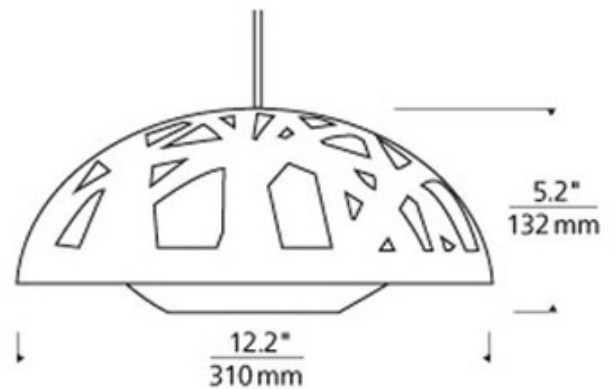

**BRAND**

Visual Comfort Modern

**DESCRIPTION**

Freejack Ventana LED Pendant is a graceful metal dome with intricate asymmetric cutouts and an elliptical inner White case glass diffuser to soften the light. Finish available in Antique Bronze or Satin Nickel. One 8 watt 3000K Soraa replaceable LED module, 80CRI, 500 lumens, six feet of field-cutttable suspension cable and a Freejack connector included. ETL listed. 12.2 inch diameter x 5.2 inch height x 77.2 inch length.

<b>SHADE COLOR</b>	N/A
<b>BODY FINISH</b>	Antique Bronze
<b>WATTAGE</b>	8W
<b>DIMMER</b>	Dimmable
<b>DIMENSIONS</b>	77.2"L x 12.2"W x 5.2"H
<b>INTEGRATED LED MODULE</b>	
<b>LAMP</b>	1x LED/8W/12V LED

**SPEC #** TLG62327