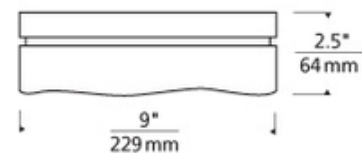

BRAND

Visual Comfort Modern

DESCRIPTION

Fluid Square Halogen Wall/Ceiling mount is created by pouring molten glass into a contoured mold, creating a unique and elegant looking light that changes at every angle. Finish available in Satin Nickel. Includes 40 watt 120 volt T4 G9 halogen lamps. Available in two size options. ADA compliant when used as a wall sconce. Suitable for wet locations. Small: 5.3 inch square x 2 inch height. Large: 9 inch square x 2.5 inch height.

SHADE COLOR	Clear
BODY FINISH	Antique Bronze
WATTAGE	40W
DIMMER	Standard 120V
DIMENSIONS	5.3"W x 2"H x 5.3"D
BULB INCLUDED	
LAMP	1 x JCD/G9/40W/120V Halogen

SPEC # TLG62396

COMPANY	PROJECT	FIXTURE TYPE	APPROVED BY	DATE