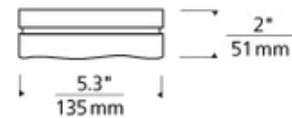

BRAND

Visual Comfort Modern

DESCRIPTION

Fluid Square Halogen Wall/Ceiling mount is created by pouring molten glass into a contoured mold, creating a unique and elegant looking light that changes at every angle. Finish available in Satin Nickel. Includes 40 watt 120 volt T4 G9 halogen lamps. Available in two size options. ADA compliant when used as a wall sconce. Suitable for wet locations. Small: 5.3 inch square x 2 inch height. Large: 9 inch square x 2.5 inch height.

SHADE COLOR	Clear
BODY FINISH	Antique Bronze
WATTAGE	40W
DIMMER	Standard 120V
DIMENSIONS	5.3"W x 2"H x 5.3"D
BULB INCLUDED	
LAMP	1 x JCD/G9/40W/120V Halogen

SPEC # TLG62396

COMPANY	PROJECT	FIXTURE TYPE	APPROVED BY	DATE