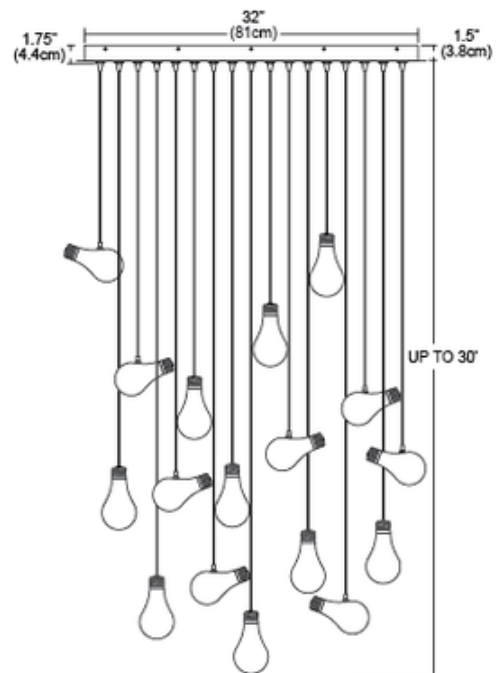

COMPANY	PROJECT	FIXTURE TYPE	APPROVED BY	DATE