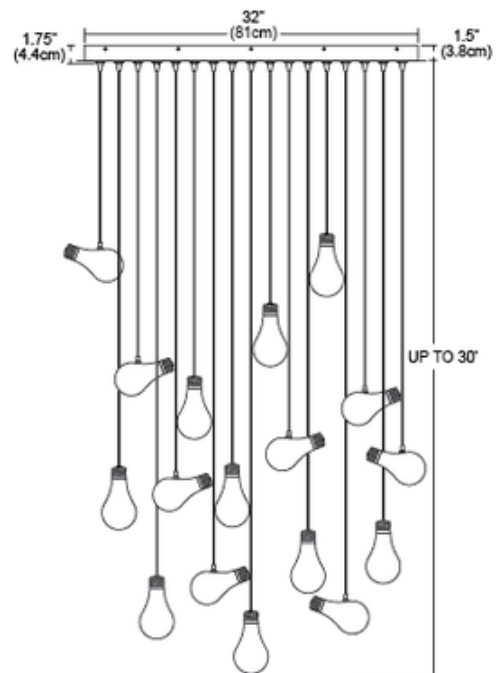

BRAND

PureEdge Lighting

DESCRIPTION

Bright Idea is a combination of nine Zzz Lamp pendants and eight OutLaw Lamp pendants, which feature blown white glass shaped like an incandescent A lamp - one on its side and the other straight up. The 33 inch rectangle 17 port fast jack canopy mounts to a standard 4 inch electrical box with plaster ring, or to an octagon box. Includes 4 drywall anchors for additional support. Dimmable with standard low voltage electronic dimmer. Maximum 20 watt load per port for a total of 340 watts. Pendants suspend from 17 individual canopy ports and include a 20 watt, 12 volt, JC G4 base halogen lamp. Available with 10, 20 or 30 foot long field-cutable coaxial cable. Order fixture based on longest desired cable length. General light distribution. ETL listed. 33 inch width x 11 inch depth x 1.5 inch height canopy x 120 inch, 240 inch or 360 inch maximum overall length.

SHADE COLOR	White
BODY FINISH	Satin Nickel
WATTAGE	340W
DIMMER	Low Voltage Electronic
DIMENSIONS	120"L x 33"W x 1.5"H x 11"D
BULB INCLUDED	
LAMP	17 x JC/G4 (bipin)/20W/12V Halogen

SPEC # EDG62404

COMPANY	PROJECT	FIXTURE TYPE	APPROVED BY	DATE